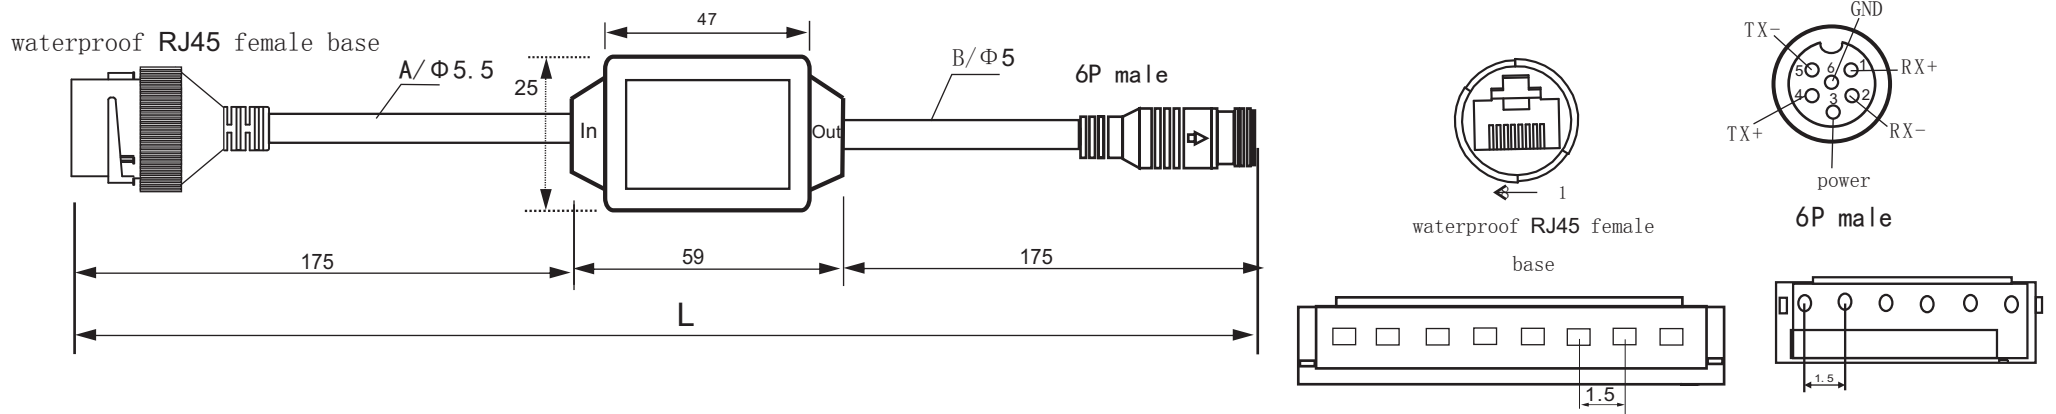

191-55#

connection

Rj45 female	1	2	3	4	5	6	7	8
8P1.5 terminal	8	7	6	1	2	5	4	3
color	orange white	orange	green white	blue	blue white	green	brown white	brown

6P1.5 terminal	2	1	6	4	3	5
6P male	1	2	3	4	5	6
color	white green	green	red	white orange	orange	black
definition	RX+	RX-	power	TX+	TX-	GND