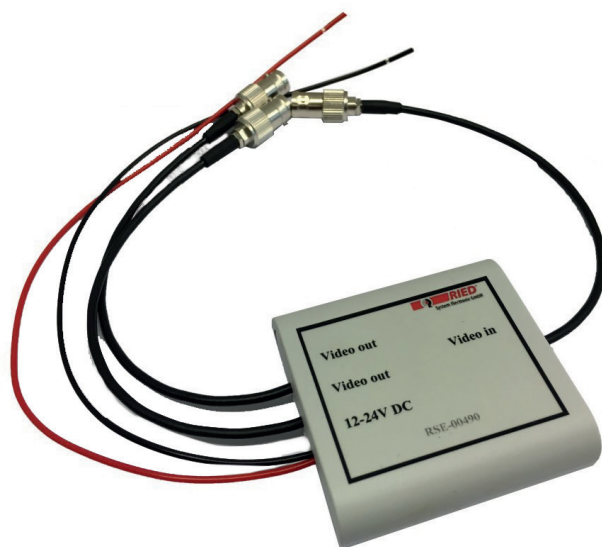

## RSE-00490 Videodistributor 01/02 Kompakt BNC

Input / 2 outputs BNC

### Specifications

Input	1Vpp to 750hm, DC-coupled
Output	1Vpp to 750hm, DC-coupled
Power supply	10-36V DC
Power consumption	approx. 120mA at 12V